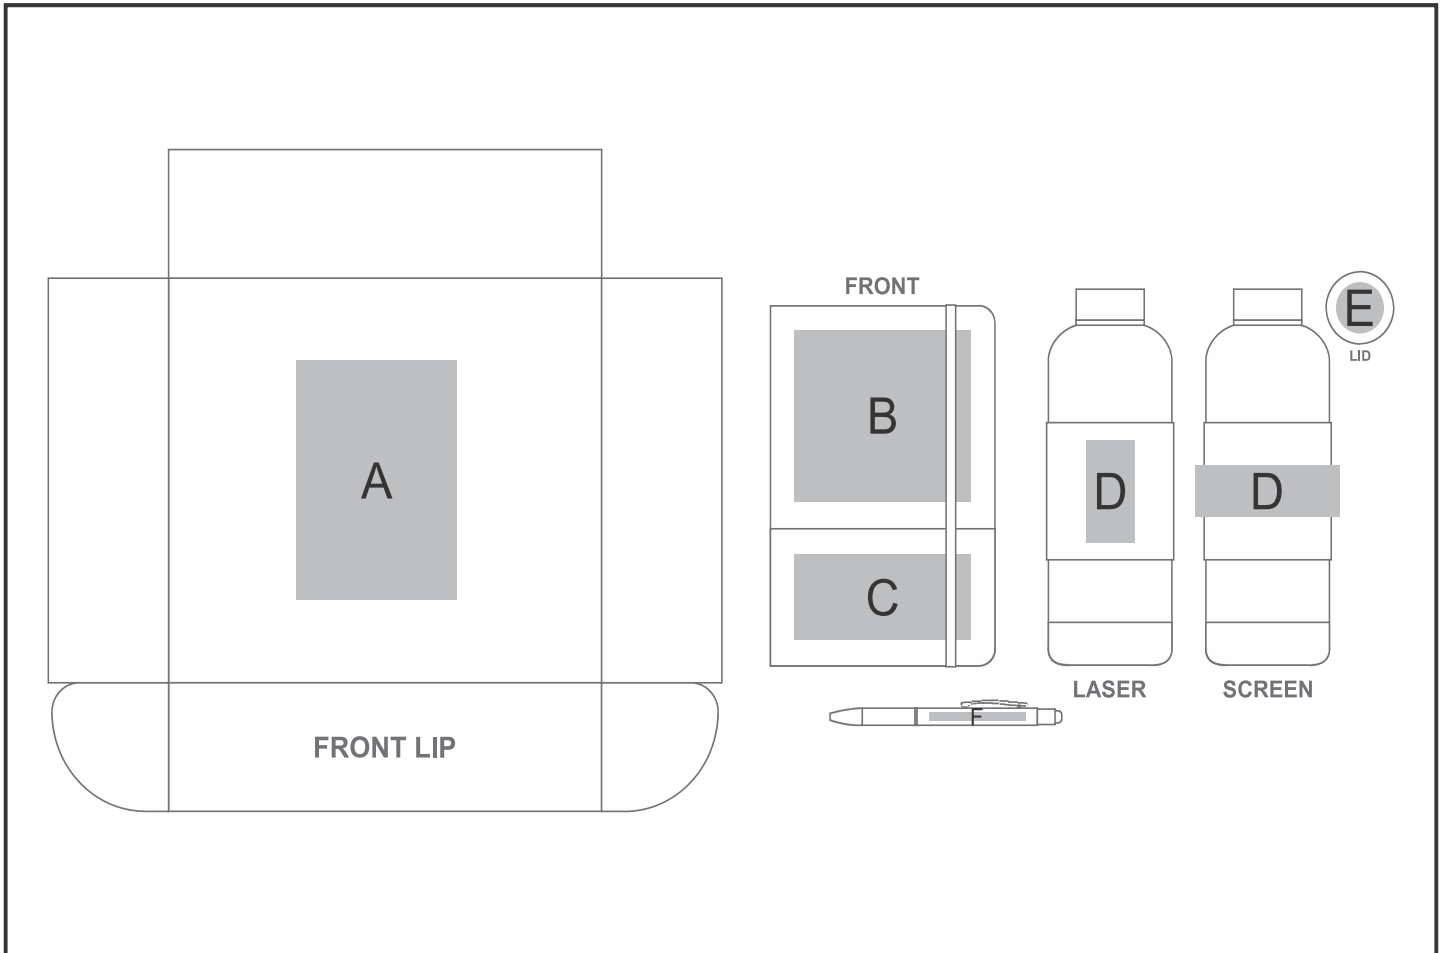

## Need to know:

Includes 1-Colour, 1-Position Screen Print on Box & Bottle AND 1-Position Debossing OR 1-Colour, 1-Position Screen Print on Notebook AND 1-Position Laser Engraving on Pen (setup fees apply.)

## Branding Options:

Position	Branding Method (Branding Code)	No. of Colours	Dimension
A	Screen Print (SA)	1 Colour	100mm wide x 140mm high
B	Screen Print (SB)	1 Colour	80mm wide x 60mm high
B	Digital Direct Transfer (DDT-D)	Full Colour	105mm wide x 74mm high
B	Digital Direct Transfer (DDT-A)	Full Colour	110mm wide x 100mm high
B	Laser Engraving (LC)	N/A	100mm wide x 100mm high
C	Screen Print (SB)	1 Colour	70mm wide x 35mm high

C	Debossing (BOS-1)	N/A	100mm wide x 50mm high
C	Digital Direct Transfer (DDT-D)	Full Colour	105mm wide x 74mm high
C	Digital Direct Transfer (DDT-A)	Full Colour	110mm wide x 50mm high

D	Screen Print (SA)	1 Colour	90mm wide x 30mm high
D	Laser Engraving (LC)	N/A	30mm wide x 60mm high

E	Laser Engraving (LA)	N/A	30mm wide x 30mm high
---	----------------------	-----	-----------------------

F	Laser Engraving (LB)	N/A	60mm wide x 5mm high
---	----------------------	-----	----------------------